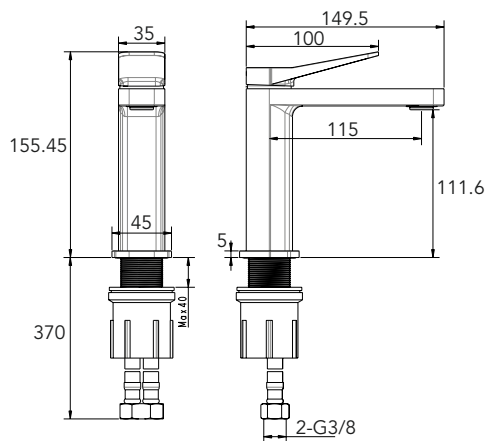

ALLURE

Single Lever Washbasin Mixer

Cod. **HB-GR5017**
Chrome

Cod. **HB-GR5017B**
Matt black

· TECHNICAL DRAWING ·

· SPECIFICATIONS ·

Single lever washbasin mixer

- Installation Type: Deck Mounted
- NEOPERL Aerator, flow rate: 12L/Min MAX at 3 bar
- Ø 25mm Ceramic Cartridge
- Tucai flexible inlet hose
- G3/8" connection
- Brass Body
- Zinc Handle
- Comply to EN817
- Pop-Up waste not included

ALLURE

High Spout Single Lever Washbasin Mixer

Cod. **HB-GR5018**
Chrome

Cod. **HB-GR5018B**
Matt black

· TECHNICAL DRAWING ·

· SPECIFICATIONS ·

High spout single lever washbasin mixer

- Installation Type: Deck Mounted
- NEOPERL Aerator, flow rate: 12L/Min MAX at 3 bar
- Ø 25mm Ceramic Cartridge
- Tucai flexible inlet hose
- G3/8" connection
- Brass Body
- Zinc Handle
- Comply to EN817
- Pop-Up waste not included

ALLURE

Wall-mounted Concealed Basin mixer

Cod. **HB-GR5010**
Chrome

Cod. **HB-GR5010B**
Matt black

· TECHNICAL DRAWING ·

· SPECIFICATIONS ·

Wall-mounted concealed single lever basin mixer

- Installation Type: Concealed
- NEOPERL Aerator, flow rate: 12L/Min MAX at 3 bar
- Ø 35mm Ceramic Cartridge
- G1/2" connection
- Zinc Handle
- Comply to EN817
- Pop-Up waste not included
- Brass concealed body included

- Installation Type: Wall Mounted
- Handshower Flow rate: 9 L/min at 3 bar
- Ø 35 mm Ceramic cartridge
- G1/2" connection
- ABS handshower holder included
- ABS 3functions push button handshower included
- 1.5m PVC Hose included
- Brass Body
- Zinc Handle
- Comply to EN817