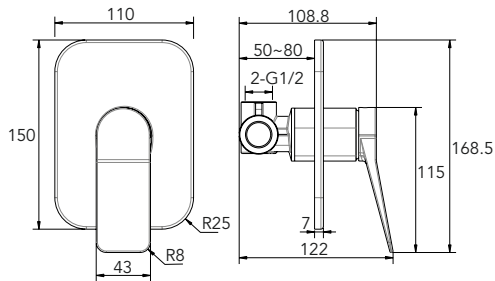

ALLURE

Wall-mounted Concealed Basin mixer

Cod. **HB-GR5010**
Chrome

Cod. **HB-GR5010B**
Matt black

· TECHNICAL DRAWING ·

· SPECIFICATIONS ·

Wall-mounted concealed single lever basin mixer

- Installation Type: Concealed
- NEOPERL Aerator, flow rate: 12L/Min MAX at 3 bar
- Ø 35mm Ceramic Cartridge
- G1/2" connection
- Zinc Handle
- Comply to EN817
- Pop-Up waste not included
- Brass concealed body included

ALLURE

Concealed shower Mixer

Cod. **HB-GR5011**
Chrome finish

Cod. **HB-GR5011B**
Matt black finish

· TECHNICAL DRAWING ·

· SPECIFICATIONS ·

Concealed single lever shower mixer

- Installation Type: Concealed
- Ø 35mm Ceramic Cartridge
- Flow rate: 23 L/Min MAX at 3 bar
- G1/2" connection
- Zinc Handle
- Comply to EN817
- Brass concealed body included

ALLURE

Concealed Bath-shower Mixer

Cod. **HB-GR5012**
Chrome finish

Cod. **HB-GR5012B**
Matt black finish

· TECHNICAL DRAWING ·

· SPECIFICATIONS ·

Concealed single lever bath-shower mixer with diverter

- Installation Type: Concealed
- Ø 35mm Ceramic Cartridge
- Diverter: Automatic, operation pressure: >1bar
- G1/2" connection
- Flow rate: 20 L/Min MAX at 3 bar
- Zinc Handle
- Comply to EN817
- Brass concealed body included

- Installation Type: Wall Mounted
- Handshower Flow rate: 9 L/min at 3 bar
- Ø 35 mm Ceramic cartridge
- G1/2" connection
- ABS handshower holder included
- ABS 3functions push button handshower included
- 1.5m PVC Hose included
- Brass Body
- Zinc Handle
- Comply to EN817