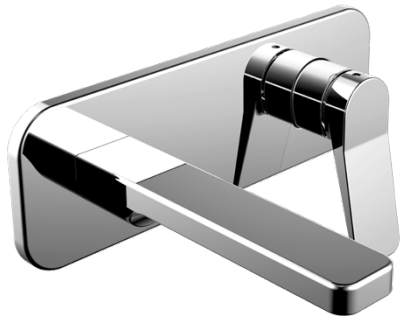

ALLURE

Single Lever Washbasin Mixer

Cod. **HB-GR5017**
Chrome

Cod. **HB-GR5017B**
Matt black

· TECHNICAL DRAWING ·

· SPECIFICATIONS ·

Single lever washbasin mixer

- Installation Type: Deck Mounted
- NEOPERL Aerator, flow rate: 12L/Min MAX at 3 bar
- Ø 25mm Ceramic Cartridge
- Tucai flexible inlet hose
- G3/8" connection
- Brass Body
- Zinc Handle
- Comply to EN817
- Pop-Up waste not included

ALLURE

High Spout Single Lever Washbasin Mixer

Cod. **HB-GR5018**
Chrome

Cod. **HB-GR5018B**
Matt black

· TECHNICAL DRAWING ·

· SPECIFICATIONS ·

High spout single lever washbasin mixer

- Installation Type: Deck Mounted
- NEOPERL Aerator, flow rate: 12L/Min MAX at 3 bar
- Ø 25mm Ceramic Cartridge
- Tucai flexible inlet hose
- G3/8" connection
- Brass Body
- Zinc Handle
- Comply to EN817
- Pop-Up waste not included

ALLURE

Wall-mounted Concealed Basin mixer

Cod. **HB-GR5010**
Chrome

Cod. **HB-GR5010B**
Matt black

· TECHNICAL DRAWING ·

· SPECIFICATIONS ·

Wall-mounted concealed single lever basin mixer

- Installation Type: Concealed
- NEOPERL Aerator, flow rate: 12L/Min MAX at 3 bar
- Ø 35mm Ceramic Cartridge
- G1/2" connection
- Zinc Handle
- Comply to EN817
- Pop-Up waste not included
- Brass concealed body included

ALLURE

Concealed shower Mixer

Cod. **HB-GR5011**
Chrome finish

Cod. **HB-GR5011B**
Matt black finish

· TECHNICAL DRAWING ·

· SPECIFICATIONS ·

Concealed single lever shower mixer

- Installation Type: Concealed
- Ø 35mm Ceramic Cartridge
- Flow rate: 23 L/Min MAX at 3 bar
- G1/2" connection
- Zinc Handle
- Comply to EN817
- Brass concealed body included