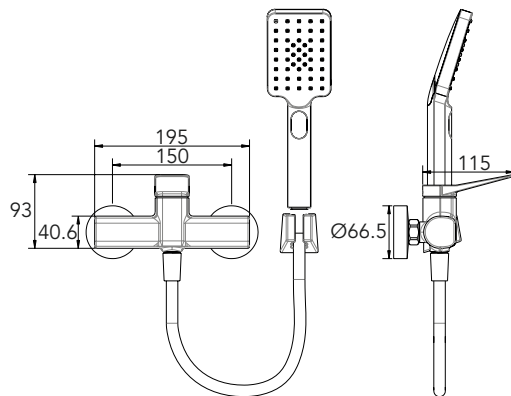

· TECHNICAL DRAWING ·

· SPECIFICATIONS ·

Wall-mounted exposed single lever shower mixer with handshower set

- Installation Type: Wall Mounted
- Handshower Flow rate: 9 L/min at 3 bar
- Ø 35 mm Ceramic cartridge
- G1/2" connection
- ABS handshower holder included
- ABS 3functions push button handshower included
- 1.5m PVC Hose included
- Brass Body
- Zinc Handle
- Comply to EN817