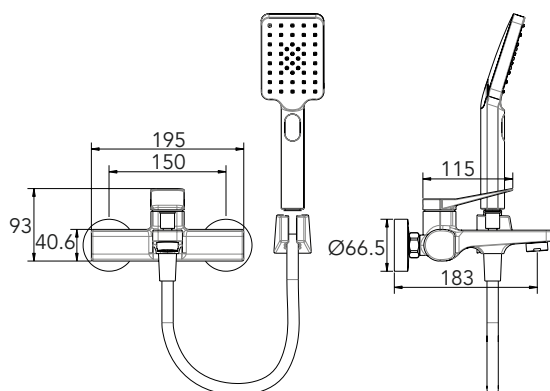

ALLURE

Concealed shower Mixer

Cod. **HB-GR5011**
Chrome finish

Cod. **HB-GR5011B**
Matt black finish

· TECHNICAL DRAWING ·

· SPECIFICATIONS ·

Concealed single lever shower mixer

- Installation Type: Concealed
- Ø 35mm Ceramic Cartridge
- Flow rate: 23 L/Min MAX at 3 bar
- G1/2" connection
- Zinc Handle
- Comply to EN817
- Brass concealed body included

- Installation Type: Wall Mounted
- Handshower Flow rate: 9 L/min at 3 bar
- Ø 35 mm Ceramic cartridge
- G1/2" connection
- ABS handshower holder included
- ABS 3functions push button handshower included
- 1.5m PVC Hose included
- Brass Body
- Zinc Handle
- Comply to EN817

ALLURE

Wall-mounted Exposed Bath-Shower Mixer

Cod. **HB-GR5014**
Chrome finish

Cod. **HB-GR5014B**
Matt black finish

· TECHNICAL DRAWING ·

· SPECIFICATIONS ·

Wall-mounted exposed single lever bath-shower mixer with diverter and handshower set

- Installation Type: Wall Mounted
- Handshower Flow rate: 9 L/min at 3 bar
- Ø 35 mm Ceramic cartridge
- NEOPERL Aerator, flow rate: 19 L/min at 3 bar
- Diverter: Automatic, operation pressure: >1bar
- G1/2" connection
- ABS handshower holder included
- ABS 3 functions push button handshower included
- 1.5m PVC Silver included
- Brass Body
- Zinc Handle
- Comply to EN817