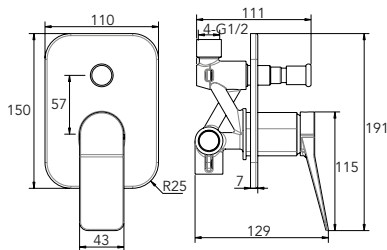

ALLURE

High Spout Single Lever Washbasin Mixer

Cod. **HB-GR5018**
Chrome

Cod. **HB-GR5018B**
Matt black

· TECHNICAL DRAWING ·

· SPECIFICATIONS ·

High spout single lever washbasin mixer

- Installation Type: Deck Mounted
- NEOPERL Aerator, flow rate: 12L/Min MAX at 3 bar
- Ø 25mm Ceramic Cartridge
- Tucai flexible inlet hose
- G3/8" connection
- Brass Body
- Zinc Handle
- Comply to EN817
- Pop-Up waste not included

ALLURE

Concealed shower Mixer

Cod. **HB-GR5011**
Chrome finish

Cod. **HB-GR5011B**
Matt black finish

· TECHNICAL DRAWING ·

· SPECIFICATIONS ·

Concealed single lever shower mixer

- Installation Type: Concealed
- Ø 35mm Ceramic Cartridge
- Flow rate: 23 L/Min MAX at 3 bar
- G1/2" connection
- Zinc Handle
- Comply to EN817
- Brass concealed body included

ALLURE

Concealed Bath-shower Mixer

Cod. **HB-GR5012**
Chrome finish

Cod. **HB-GR5012B**
Matt black finish

· TECHNICAL DRAWING ·

· SPECIFICATIONS ·

Concealed single lever bath-shower mixer with diverter

- Installation Type: Concealed
- Ø 35mm Ceramic Cartridge
- Diverter: Automatic, operation pressure: >1bar
- G1/2" connection
- Flow rate: 20 L/Min MAX at 3 bar
- Zinc Handle
- Comply to EN817
- Brass concealed body included

- Installation Type: Wall Mounted
- Handshower Flow rate: 9 L/min at 3 bar
- Ø 35 mm Ceramic cartridge
- G1/2" connection
- ABS handshower holder included
- ABS 3functions push button handshower included
- 1.5m PVC Hose included
- Brass Body
- Zinc Handle
- Comply to EN817