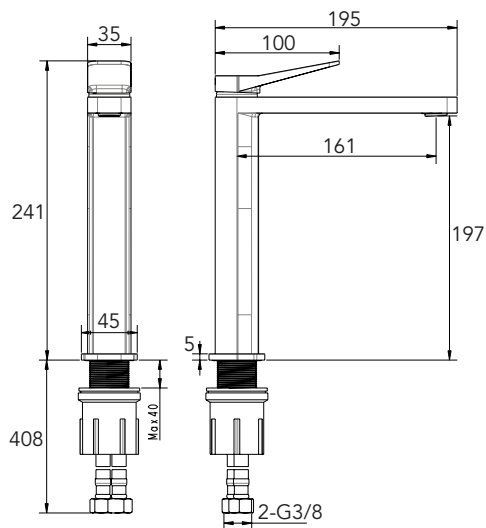

ALLURE

High Spout Single Lever Washbasin Mixer

Cod. **HB-GR5018**
Chrome

Cod. **HB-GR5018B**
Matt black

· TECHNICAL DRAWING ·

· SPECIFICATIONS ·

High spout single lever washbasin mixer

- Installation Type: Deck Mounted
- NEOPERL Aerator, flow rate: 12L/Min MAX at 3 bar
- Ø 25mm Ceramic Cartridge
- Tucai flexible inlet hose
- G3/8" connection
- Brass Body
- Zinc Handle
- Comply to EN817
- Pop-Up waste not included

ALLURE

Wall-mounted Concealed Basin mixer

Cod. **HB-GR5010**
Chrome

Cod. **HB-GR5010B**
Matt black

· TECHNICAL DRAWING ·

· SPECIFICATIONS ·

Wall-mounted concealed single lever basin mixer

- Installation Type: Concealed
- NEOPERL Aerator, flow rate: 12L/Min MAX at 3 bar
- Ø 35mm Ceramic Cartridge
- G1/2" connection
- Zinc Handle
- Comply to EN817
- Pop-Up waste not included
- Brass concealed body included

ALLURE

Concealed shower Mixer

Cod. **HB-GR5011**
Chrome finish

Cod. **HB-GR5011B**
Matt black finish

· TECHNICAL DRAWING ·

· SPECIFICATIONS ·

Concealed single lever shower mixer

- Installation Type: Concealed
- Ø 35mm Ceramic Cartridge
- Flow rate: 23 L/Min MAX at 3 bar
- G1/2" connection
- Zinc Handle
- Comply to EN817
- Brass concealed body included

- Installation Type: Wall Mounted
- Handshower Flow rate: 9 L/min at 3 bar
- Ø 35 mm Ceramic cartridge
- G1/2" connection
- ABS handshower holder included
- ABS 3functions push button handshower included
- 1.5m PVC Hose included
- Brass Body
- Zinc Handle
- Comply to EN817