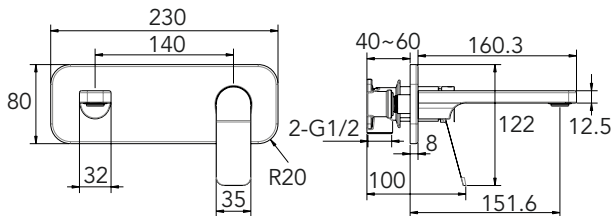

ALLURE

High Spout Single Lever Washbasin Mixer

Cod. **HB-GR5018**
Chrome

Cod. **HB-GR5018B**
Matt black

· TECHNICAL DRAWING ·

· SPECIFICATIONS ·

High spout single lever washbasin mixer

- Installation Type: Deck Mounted
- NEOPERL Aerator, flow rate: 12L/Min MAX at 3 bar
- Ø 25mm Ceramic Cartridge
- Tucai flexible inlet hose
- G3/8" connection
- Brass Body
- Zinc Handle
- Comply to EN817
- Pop-Up waste not included

ALLURE

Wall-mounted Concealed Basin mixer

Cod. **HB-GR5010**
Chrome

Cod. **HB-GR5010B**
Matt black

· TECHNICAL DRAWING ·

· SPECIFICATIONS ·

Wall-mounted concealed single lever basin mixer

- Installation Type: Concealed
- NEOPERL Aerator, flow rate: 12L/Min MAX at 3 bar
- Ø 35mm Ceramic Cartridge
- G1/2" connection
- Zinc Handle
- Comply to EN817
- Pop-Up waste not included
- Brass concealed body included

ALLURE

Concealed shower Mixer

Cod. **HB-GR5011**
Chrome finish

Cod. **HB-GR5011B**
Matt black finish

· TECHNICAL DRAWING ·

· SPECIFICATIONS ·

Concealed single lever shower mixer

- Installation Type: Concealed
- Ø 35mm Ceramic Cartridge
- Flow rate: 23 L/Min MAX at 3 bar
- G1/2" connection
- Zinc Handle
- Comply to EN817
- Brass concealed body included

- Installation Type: Wall Mounted
- Handshower Flow rate: 9 L/min at 3 bar
- Ø 35 mm Ceramic cartridge
- G1/2" connection
- ABS handshower holder included
- ABS 3functions push button handshower included
- 1.5m PVC Hose included
- Brass Body
- Zinc Handle
- Comply to EN817